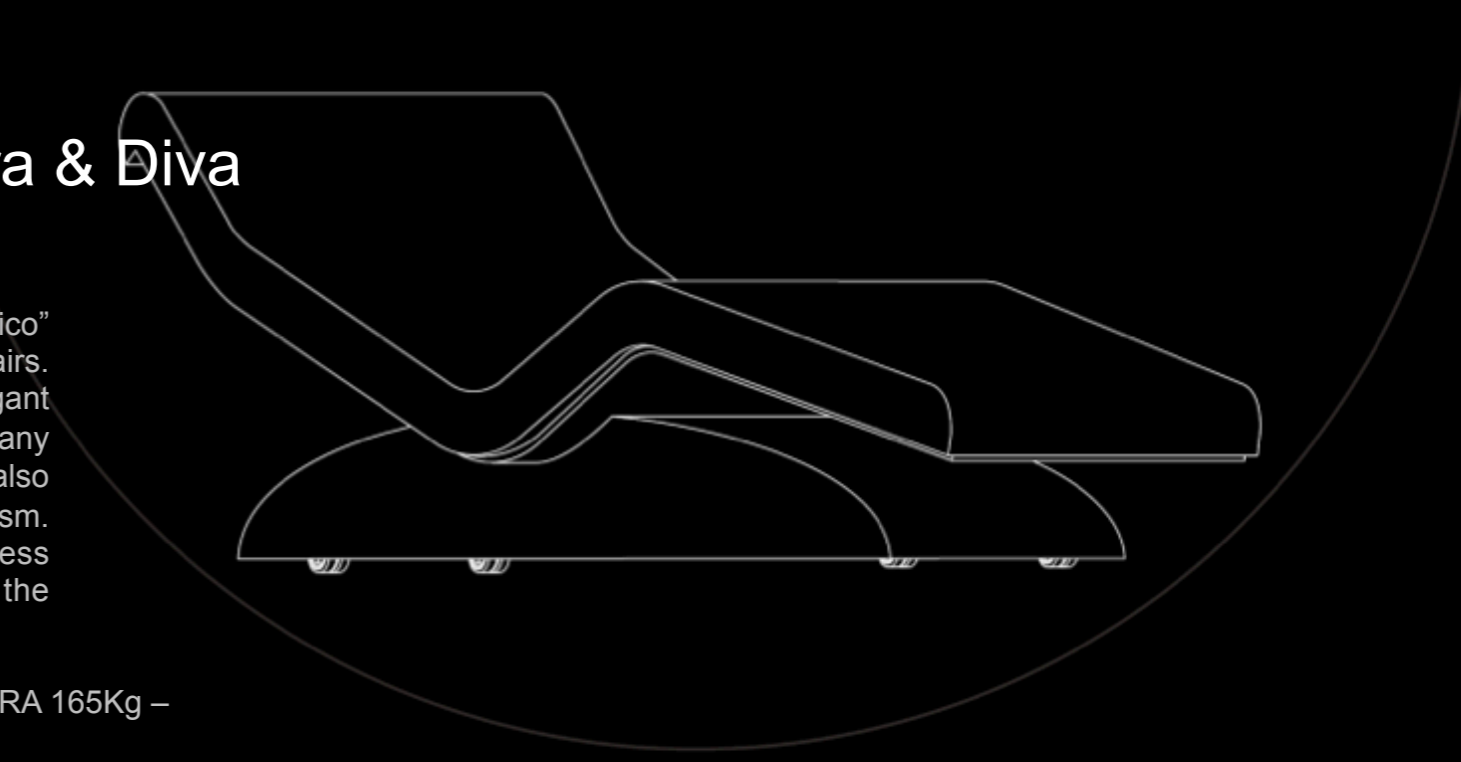

www.fabioalemanno.ru