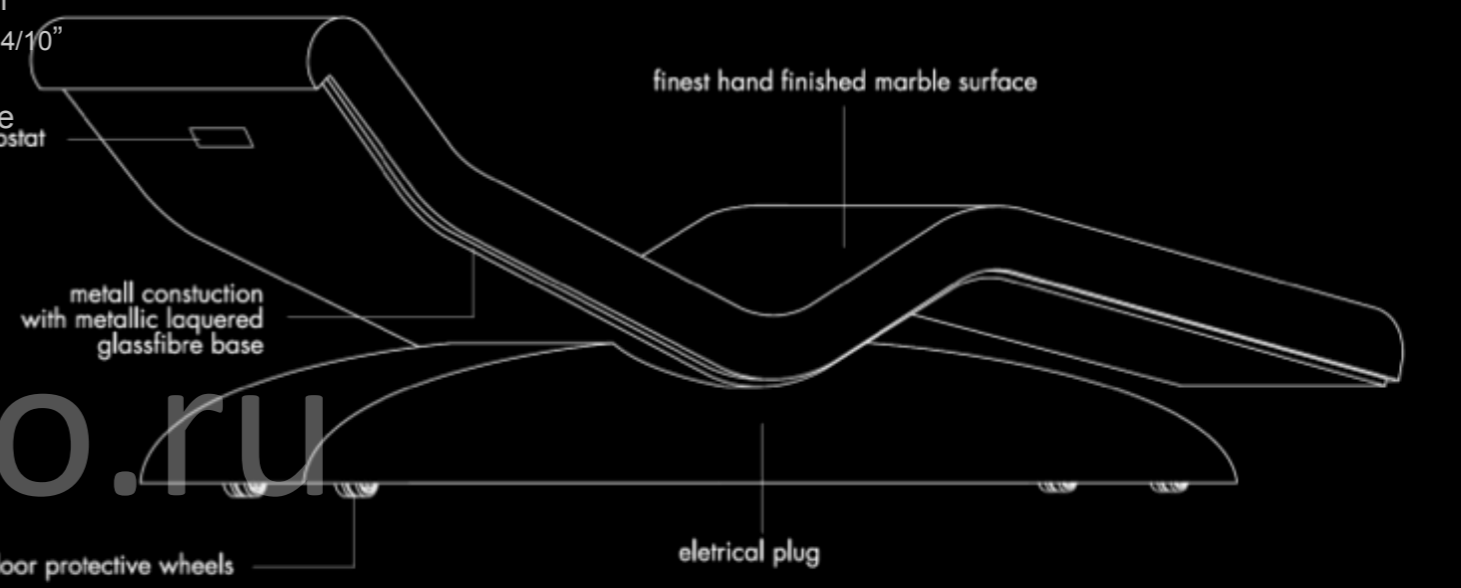

www.fabioalemanno.ru